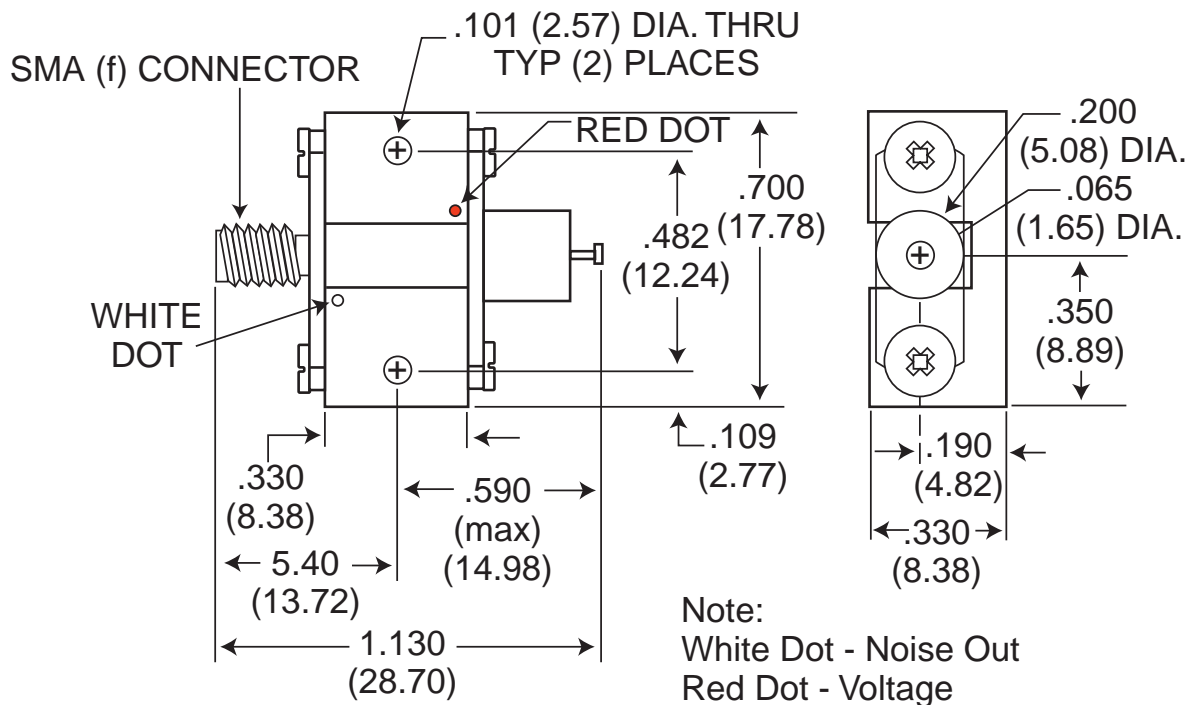

Surface Mount Noise Standards

STYLE CODE X